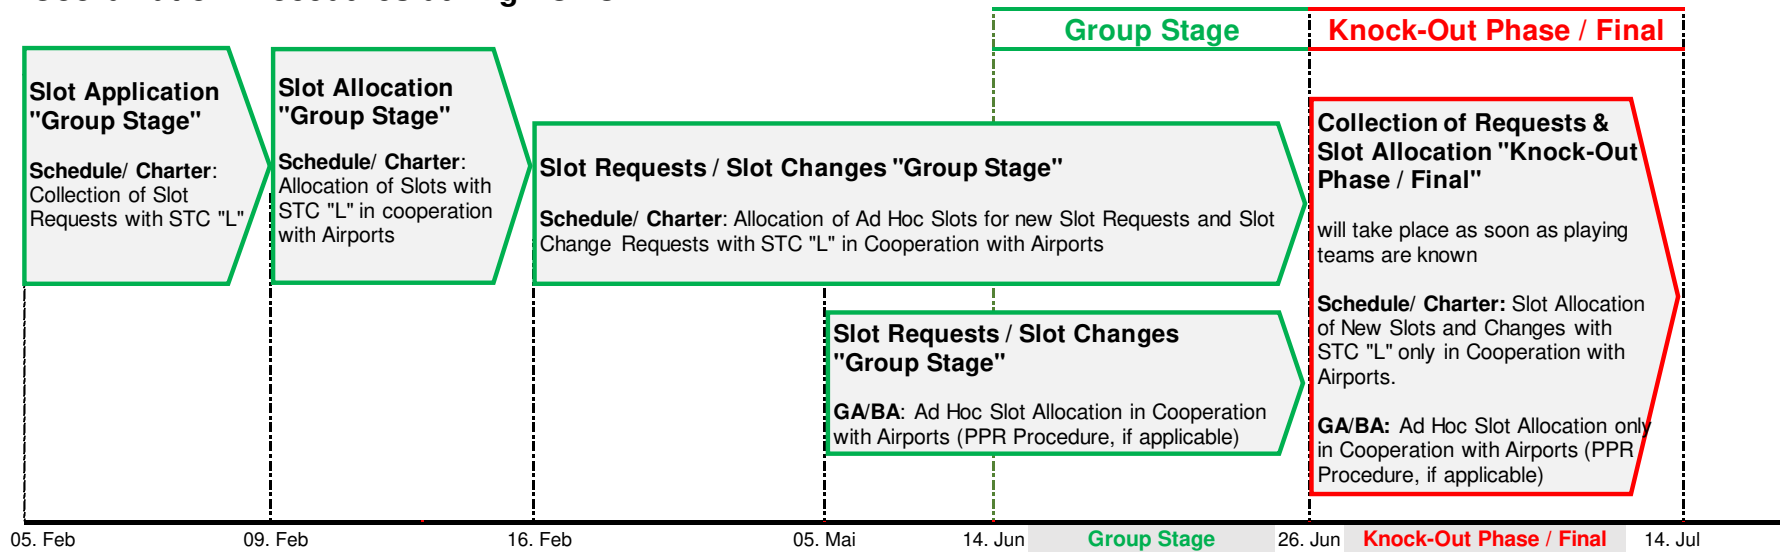

Coordination Procedures during EURO 24

Automatic Processing of all GA/BA Slot Requests as well as Scheduled / Charter Flight Slot Requests with STC "L" will be blocked for the period 13.6.- 15.7.24